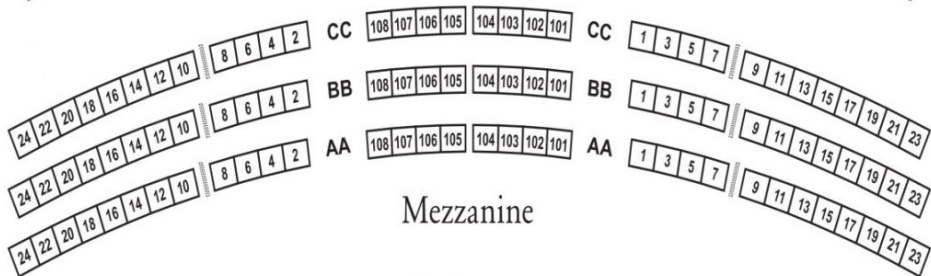

SARASOTA OPERA HOUSE

William E. Schmidt Opera Theater

Balcony

Mezzanine

Orchestra

Orchestra

STAGE