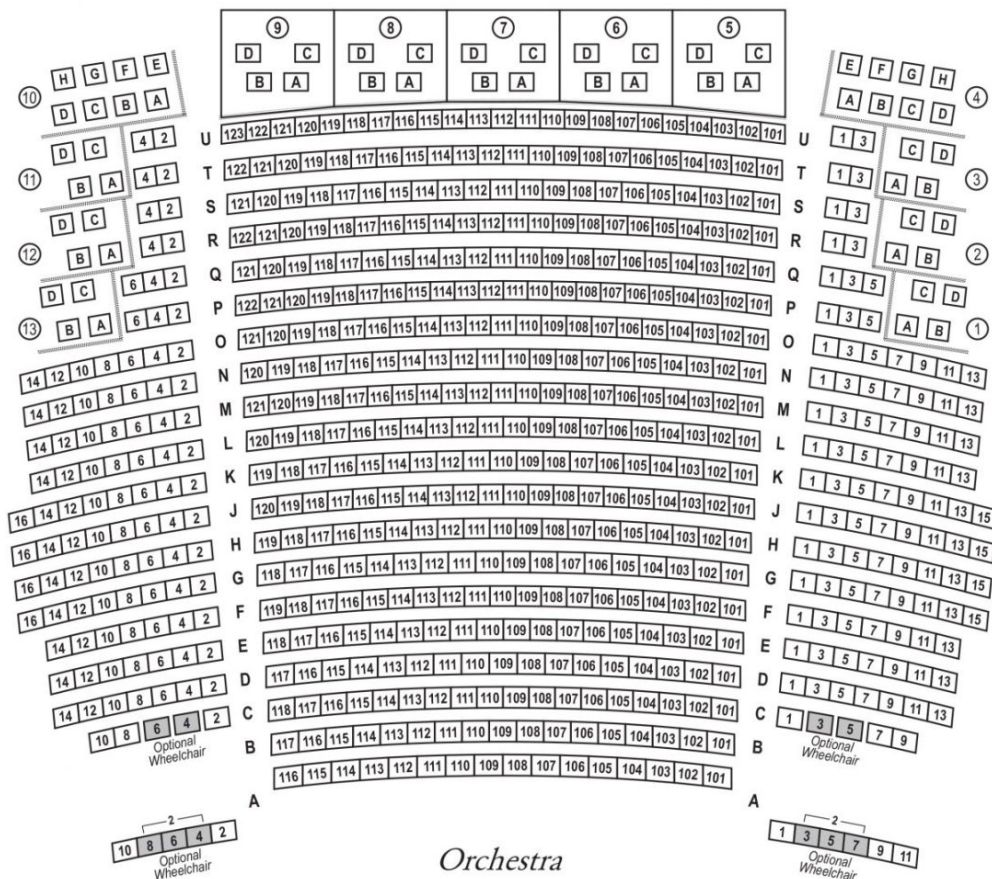

SARASOTA OPERA HOUSE

William E. Schmidt Opera Theater

Balcony

Mezzanine

Orchestra

Orchestra

STAGE