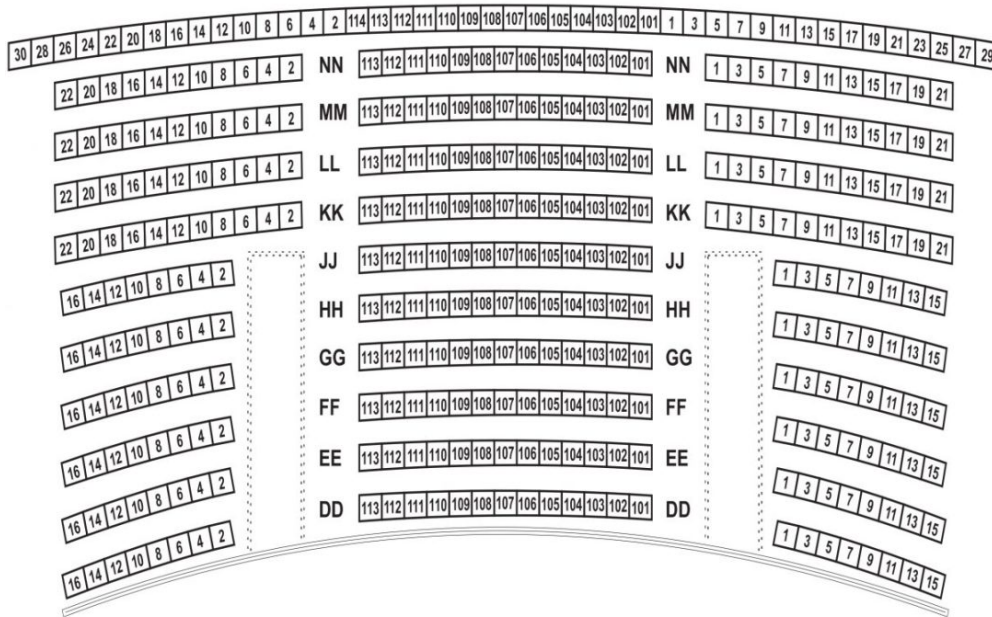

SARASOTA OPERA HOUSE

William E. Schmidt Opera Theater

Balcony

Mezzanine

Orchestra

Orchestra

STAGE